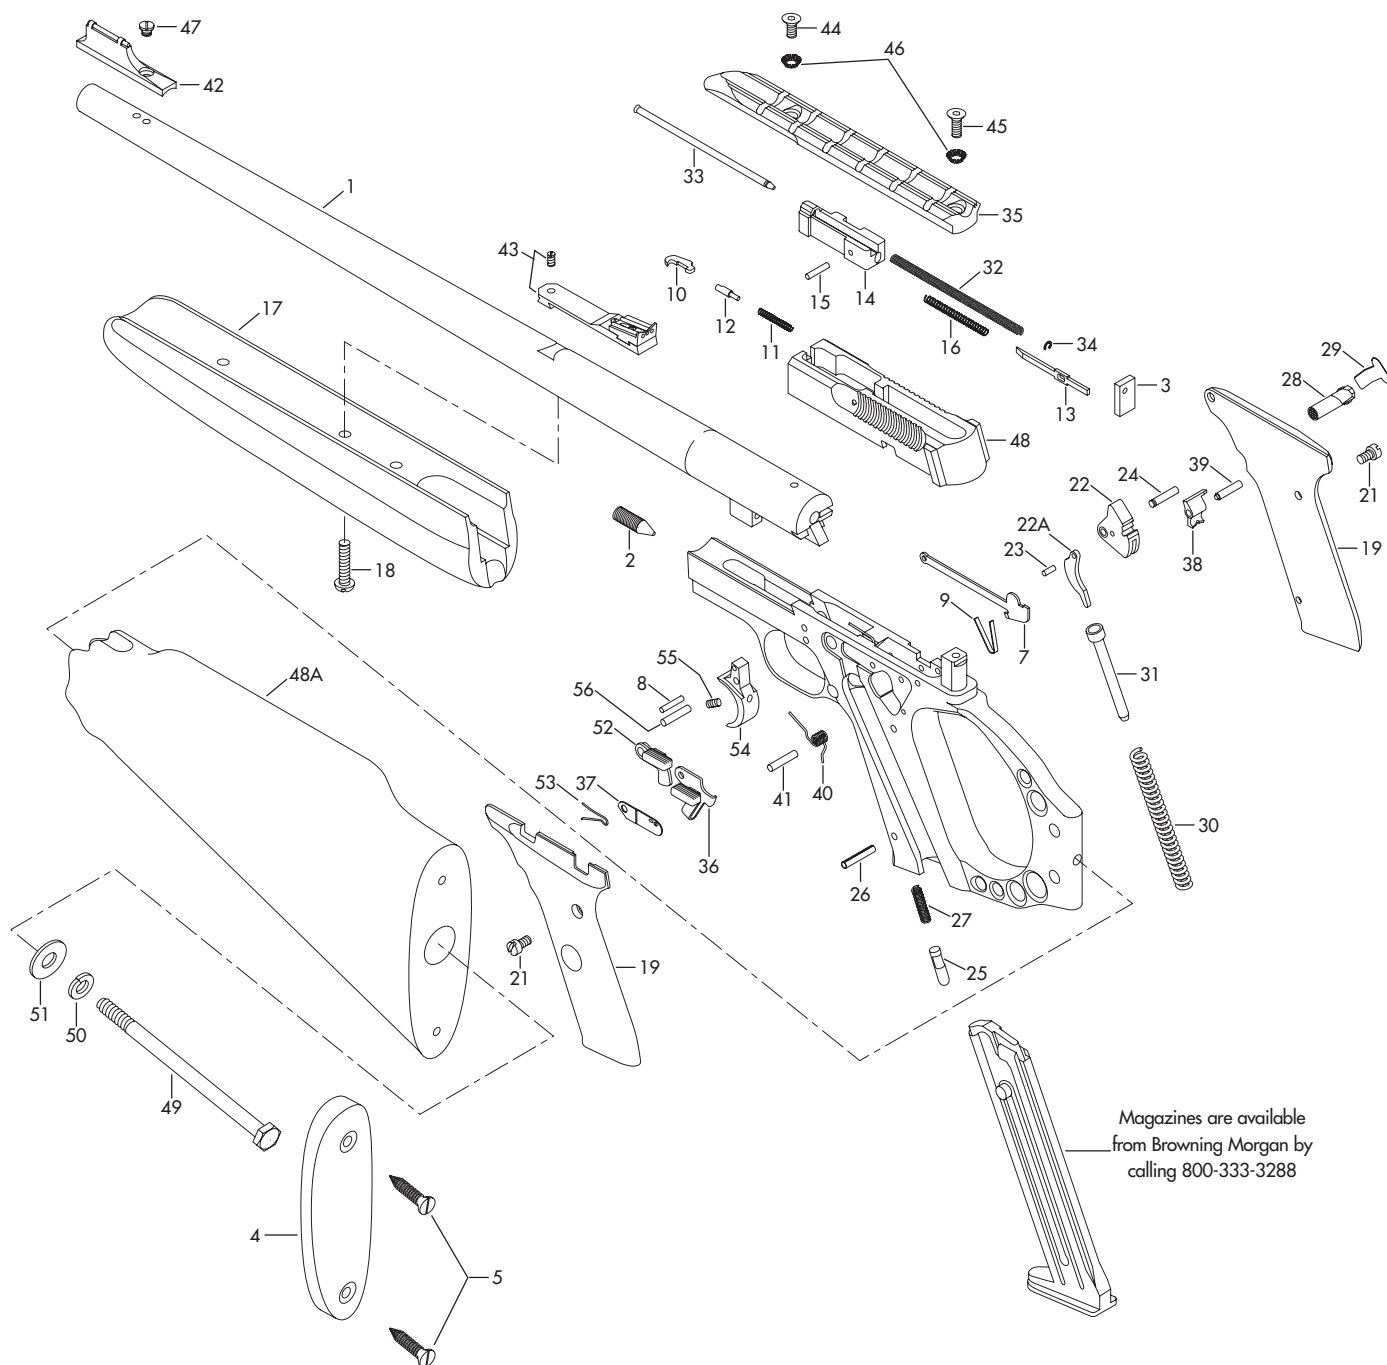

22 Caliber Autoloading Rifle

BUCK MARK® RIFLE

NOTE: WHEN ORDERING PARTS USE THE PART NUMBER AND NOT THE SCHEMATIC REFERENCE NUMBER.

Schematic is provided for parts identification only and should not be used as a guide to assemble guns.
CAUTION: Browning parts are not recommended for use in other guns though models may be similar.
Inadequately fitted parts may be dangerous.